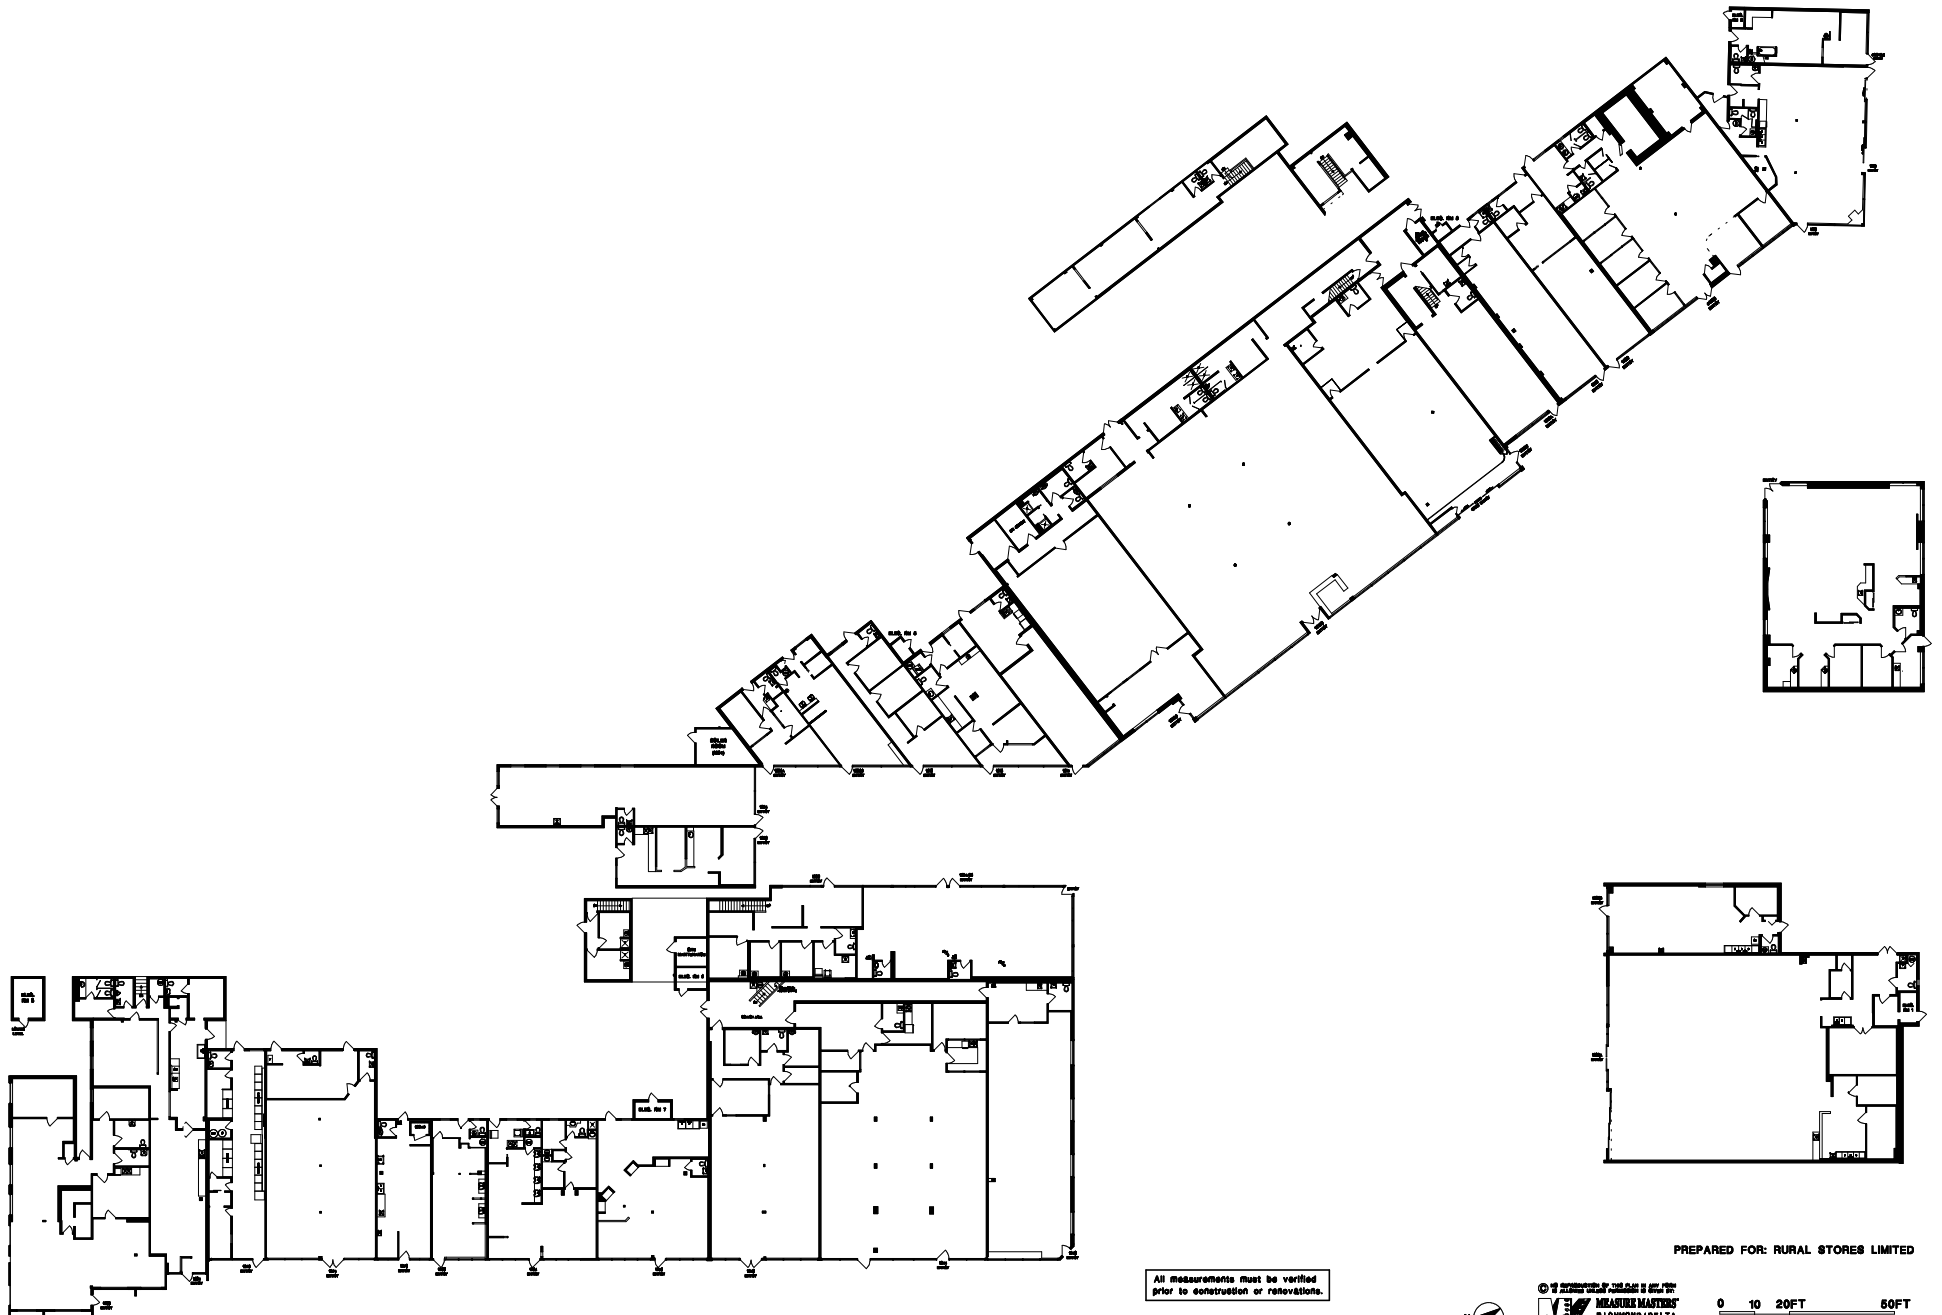

**TSAWWASSEN SHOPPING CENTRE
DELTA, BC**

© 2005 MEASURE MASTERS
MEASURE MASTERS
RICHMOND / DELTA
(604) 948-1000
6115-1218 6665 AVE #1720

0 10 20FT 60FT
3.05 6.10M 15.24M

PREPARED FOR: RURAL STORES LIMITED